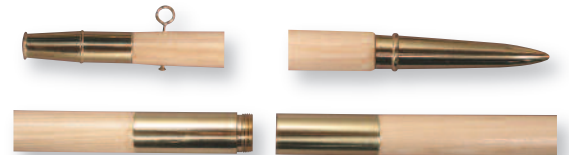

OAK FINISHED POLES

Finest quality hardwood poles with polished oak finish for indoor and parade use. All poles are two-piece using a polished brass or chrome screw joint. Available in 7', 8' or 9' lengths, each pole comes complete with flag mounting screw and tassel ring. *Ornaments are sold separately.*

ADJUSTABLE GOLD ALUMINUM POLE

The one pole that is just the right height for all popular size indoor and parade flags. No tools necessary for the quick, easy twist-lock setting of the telescoping sections at any height from 5' to 9 1/2'. The top of each pole is equipped with a threaded plug to accept all standard ornaments. A rounded bottom plug protects the end and assures a proper "seat" in a stand. Supplied in a bright, shiny gold aluminum finish. *Ornaments are sold separately.*

ADJUSTABLE GOLD ALUMINUM POLES

Catalog #	Size	Each
5610610	5' to 9 1/2'x1"	\$46.00

GUIDON POLE

Finest quality ash jointed hardwood pole. 7'x 1 1/4", 8'x 1 1/4" or 9'x 1 1/4" with pointed bottom ferrule and 7" or 8 1/2" army spear. Hardware available in brass and chrome.

*Assembled height includes ornament & bottom ferrule

WOOD GRAIN VINYL COVERED STEEL POLE

Beauty of wood, with the strength and stability of steel. Scuff resistant wood grain vinyl permanently laminated to steel. Stays straight - won't bend or warp out of shape. Sturdy slip-type joint for ease of handling and storage. Pole accepts all ornaments (*adapter plug necessary for ABS ornaments, see page 16*). *Ornaments are sold separately.*