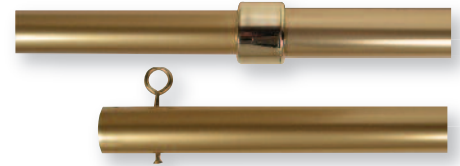

OAK FINISHED POLES

Finest quality hardwood poles with polished oak finish for indoor and parade use. All poles are two-piece using a polished brass or chrome screw joint. Available in 7', 8' or 9' lengths, each pole comes complete with flag mounting screw and tassel ring. *Ornaments are sold separately.*

OAK POLES

Catalog #	Size	Joint	Each
5610471	7'x1 1/4"	BRASS	\$48.00
5610481	8'x1 1/4"	BRASS	\$48.00
5610491	9'x1 1/4"	BRASS	\$55.00
5610472	7'x1 1/4"	CHROME	\$56.00
5610482	8'x1 1/4"	CHROME	\$56.00
5610492	9'x1 1/4"	CHROME	\$64.00

ADJUSTABLE GOLD ALUMINUM POLE

The one pole that is just the right height for all popular size indoor and parade flags. No tools necessary for the quick, easy twist-lock setting of the telescoping sections at any height from 5' to 9 1/2'. The top of each pole is equipped with a threaded plug to accept all standard ornaments. A rounded bottom plug protects the end and assures a proper "seat" in a stand. Supplied in a bright, shiny gold aluminum finish. *Ornaments are sold separately.*

ADJUSTABLE GOLD ALUMINUM POLES

Catalog #	Size	Each
5610610	5' to 9 1/2'x1"	\$46.00

GUIDON POLE

Finest quality ash jointed hardwood pole. 7'x 1 1/4", 8'x 1 1/4" or 9'x 1 1/4" with pointed bottom ferrule and 7" or 8 1/2" army spear. Hardware available in brass and chrome.